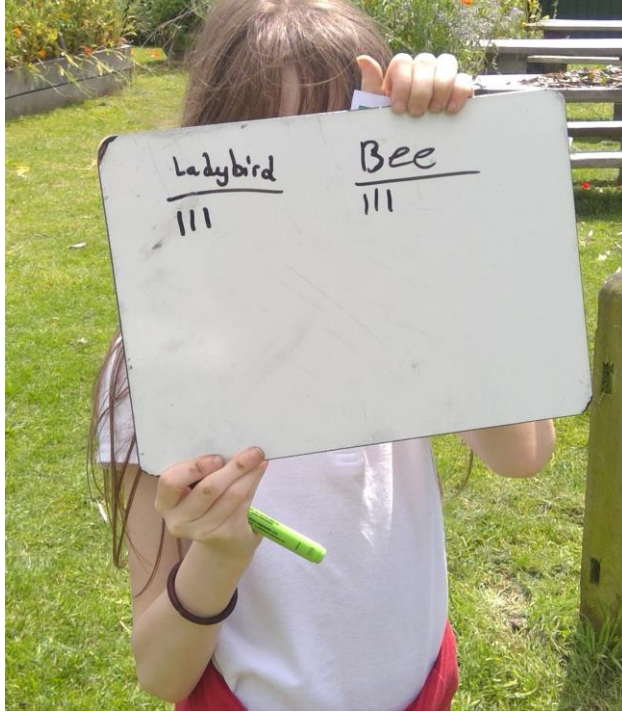

# Town Farm Guardians of the Wild in action

---

Y5 have been earning 'Guardian of the Wild' badges by completing activities outside in the wild.

Investigation 2

1	Bee		2	Snail	
3	Spider		4	Grasshopper	
5	Ladybug		6	Ant	 

Maths in nature