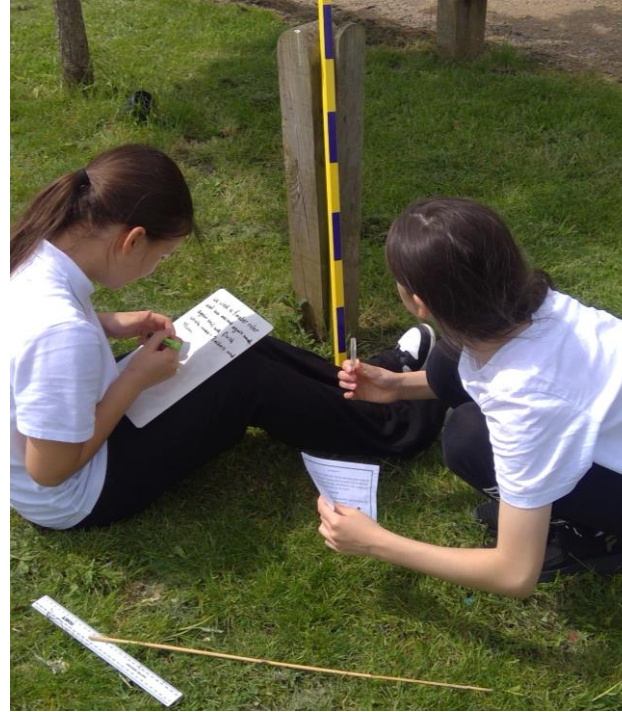

# Town Farm Guardians of the Wild in action

---

Y5 have been earning 'Guardian of the Wild' badges by completing activities outside in the wild.

Investigation 2

1	Bee		2	Snail	
3	Spider		4	Grasshopper	
5	Ladybug		6	Ant	 

## Maths in Nature

Data analysis, finding angles, measurement, problem solving and exploring geometric patterns all around us.